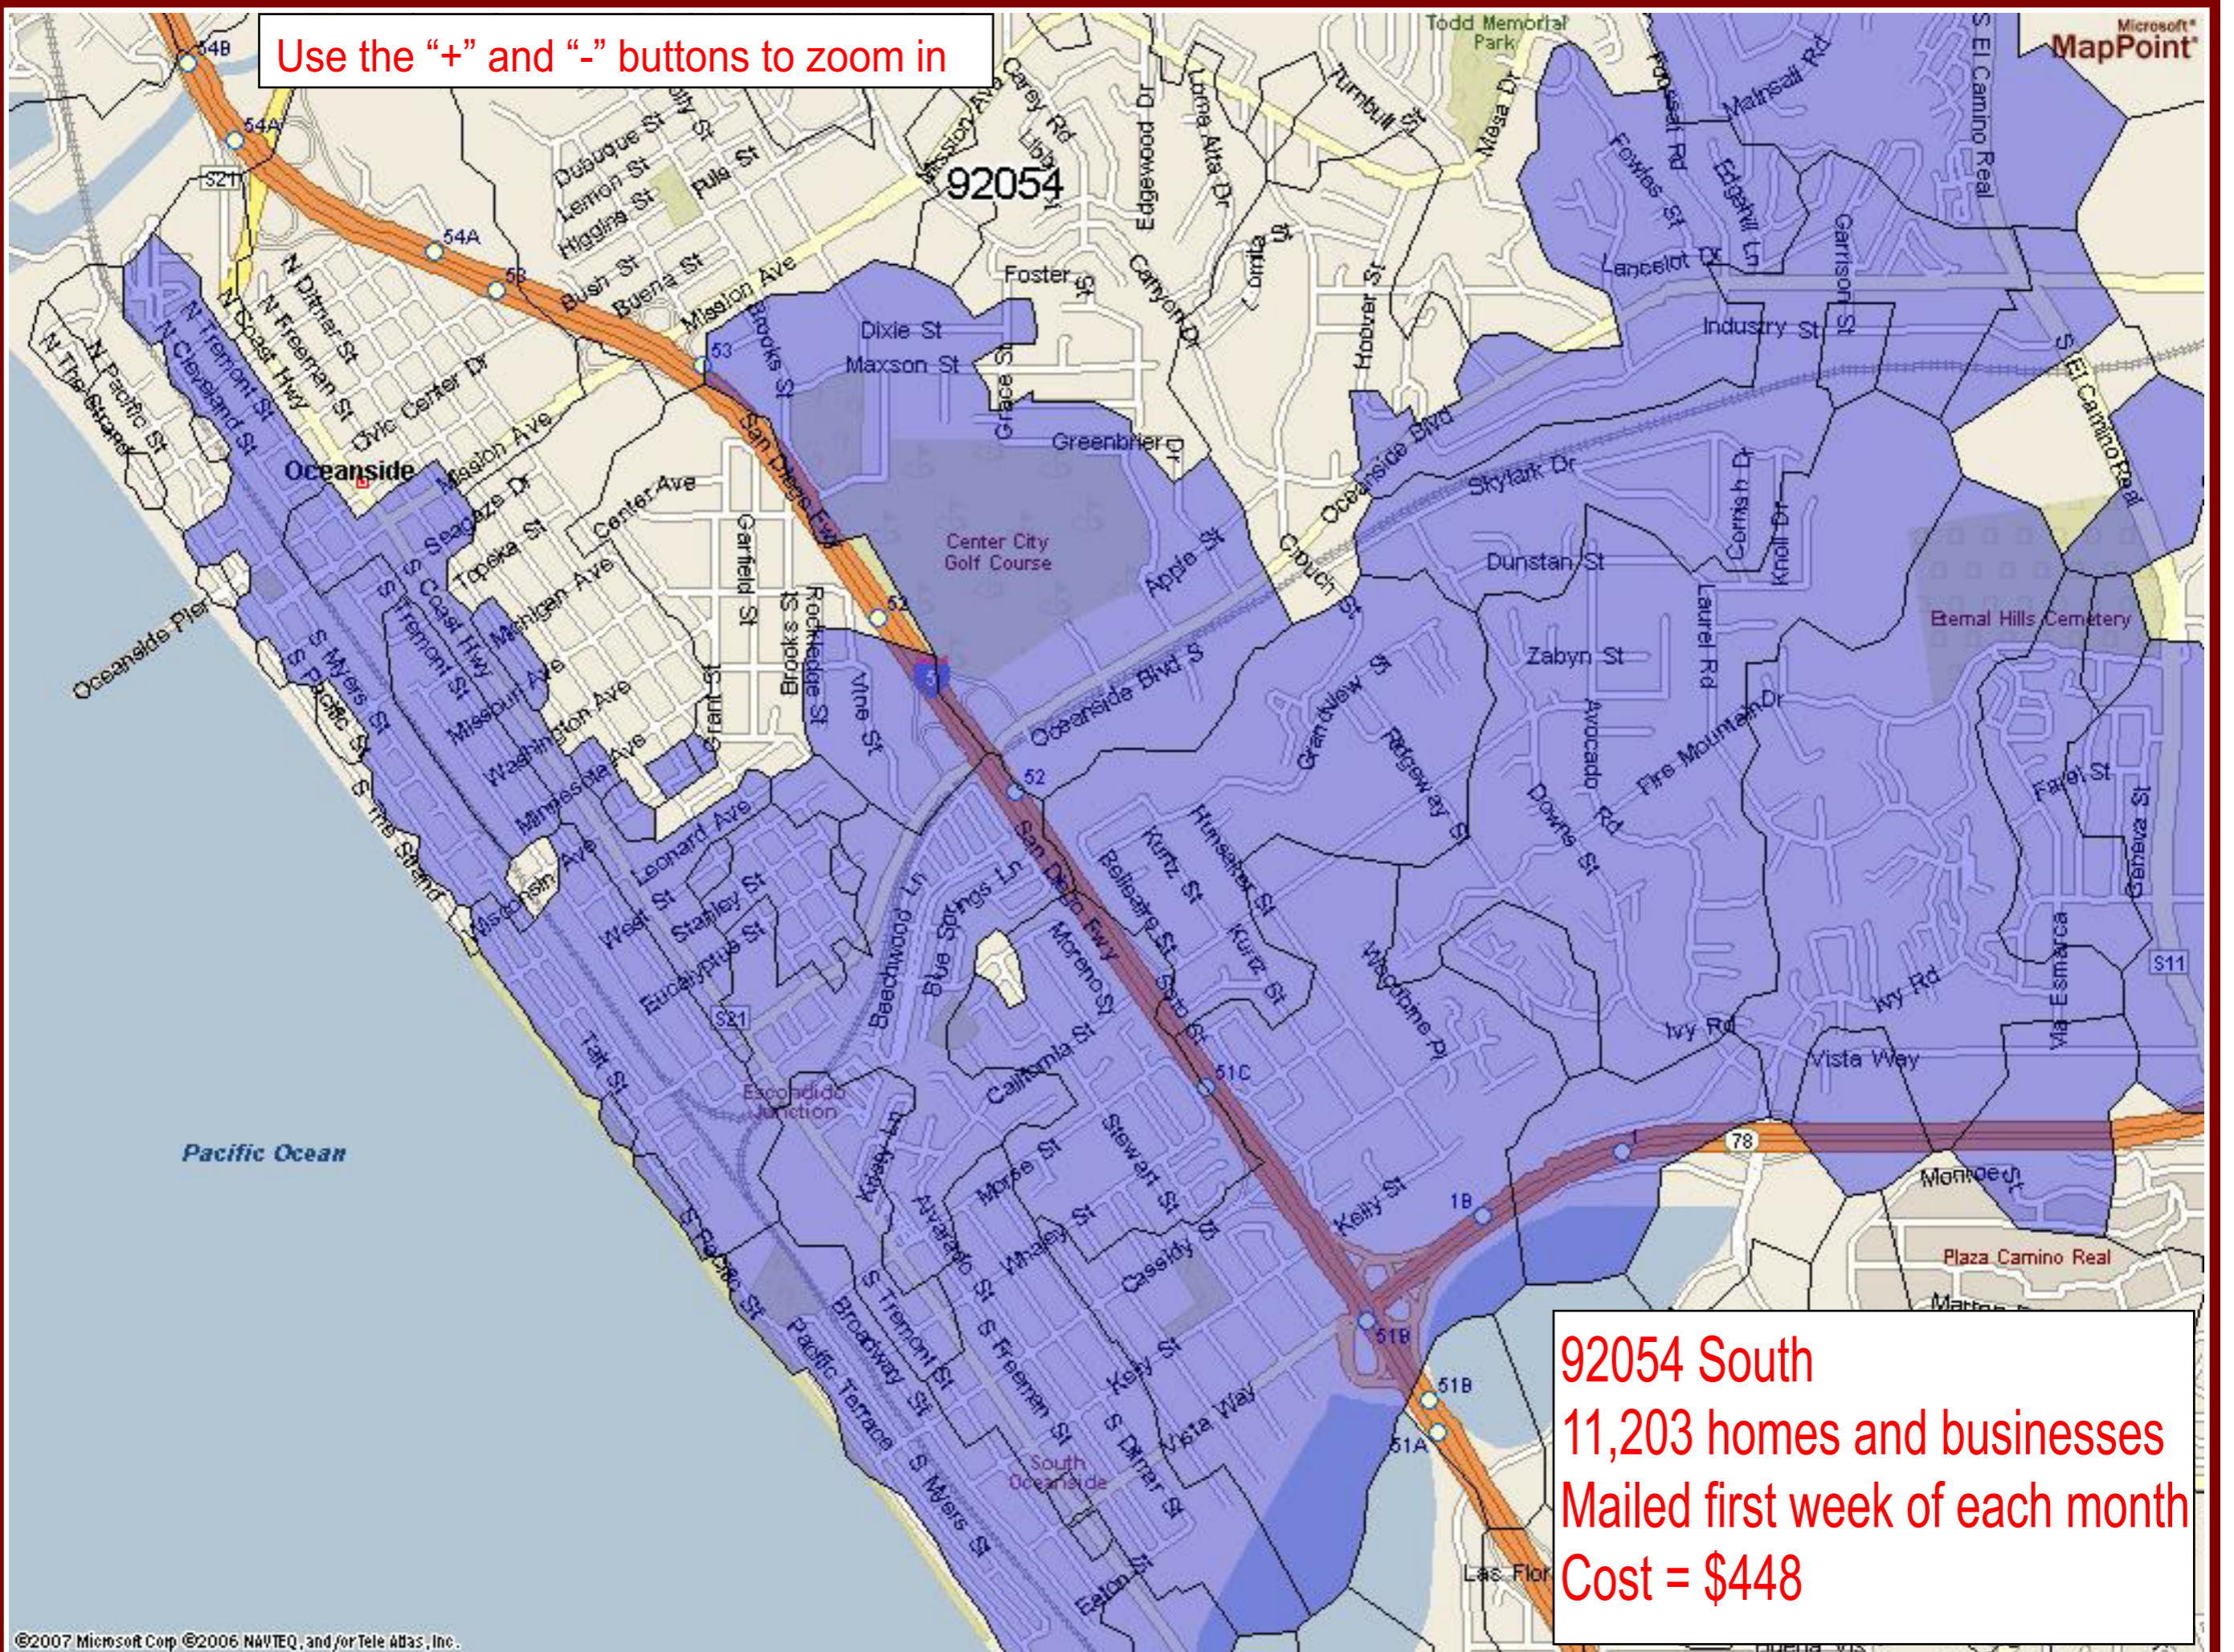

Use the "+" and "-" buttons to zoom in

92054 South  
11,203 homes and businesses  
Mailed first week of each month  
Cost = \$448